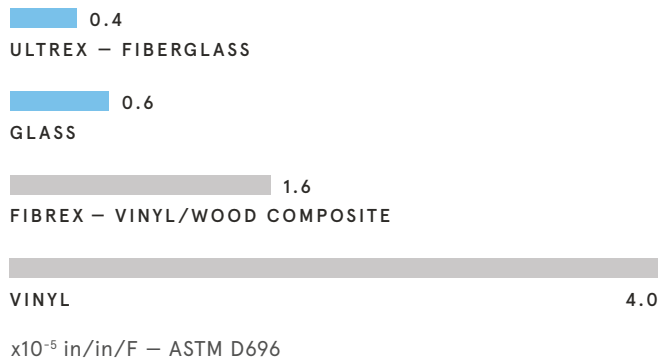

How Ultrex fiberglass measures up

We created Ultrex with one goal in mind: develop the most durable window material in the industry. It's not only 8x stronger than vinyl – it resists expanding and contracting in any climate. So you get a tight, snug fit that will last.

PERFORMANCE

A fit that never quits

Ultrex fiberglass expands at virtually the same rate as glass, so our windows stay tight and true. This makes Infinity windows resistant to leaks, seal failures, and stress cracks that can compromise energy efficiency and long-term performance.

STRENGTH

Stands up to the pressure

Compared to other materials, Ultrex is the strongest window framing material in the replacement industry. This means Ultrex resists bending and flexing – that's confidence Fibrex and vinyl simply can't match.

01

Ultrex vs. Vinyl Windows

Vinyl can warp and shift under everyday conditions – potentially making vinyl windows difficult to open and close and affecting their all-around performance. Ultrex resists sticking, swelling, and warping so Infinity windows and doors will continue to easily open and close.

02

Ultrex vs. Wood Windows

Wood windows offer classic beauty that, depending on the environment, can require maintenance and care. Infinity windows built with Ultrex capture the beautiful details and profiles of wood – without the maintenance.

Ultrex is stable like the glass in your window

Vinyl expands at a much higher rate than glass which may compromise your window's performance.

Ultrex is 8x stronger than vinyl

Ultrex offers superior bend and flex resistance to protect the integrity of your home.